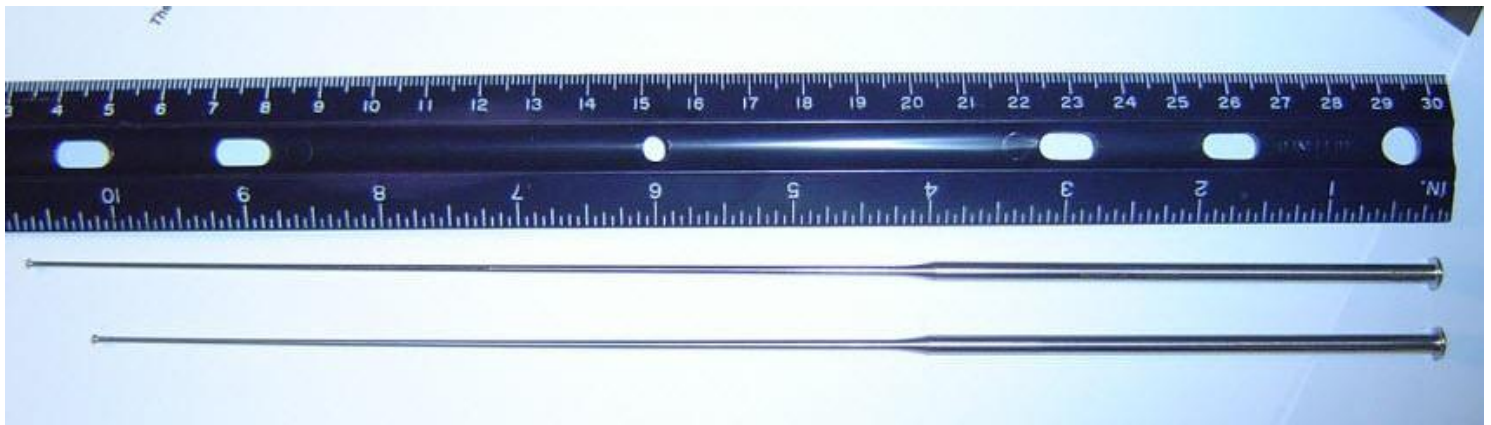

**NEW SURGICAL INSTRUMENTS**

NEW Beere and Ray-Med Surgical Instruments

<b>INVENTORY</b>	<b>Mekanika</b>	<b>Vendor</b>			
<b>Item</b>	<b>Part Number</b>	<b>Part Number</b>	<b>Vendor Name</b>	<b>Quantity On Hand</b>	<b>Sale Price</b>
Bone Sounder (short-10.0") - Straight	BP3001-01	BP3001-01	Ray-Med	<b>40</b>	\$45
Bone Sounder (long-10.5") – Straight	BP3002-01	BP3002-01	Ray-Med	<b>100</b>	\$50
Bone Awl	BA4100-01	BP301001	Beere	<b>40</b>	\$85
Custom Screw Inserter (for pedicle or other) 7/16" (approx. 11mm)	DS4500-01	P-038350	Beere	<b>40</b>	\$69

Bone Sounder – Short 10" and Long 10.5" - Straight

Close up of tips for Bone Sounders – Short 10" and Long 10.5" - Straight

BONE AWL – Starter

Close up of tip for the BONE AWL – Starter

Custom Screw Inserter (for pedicle screw or other) 7/16" (approx. 11mm)