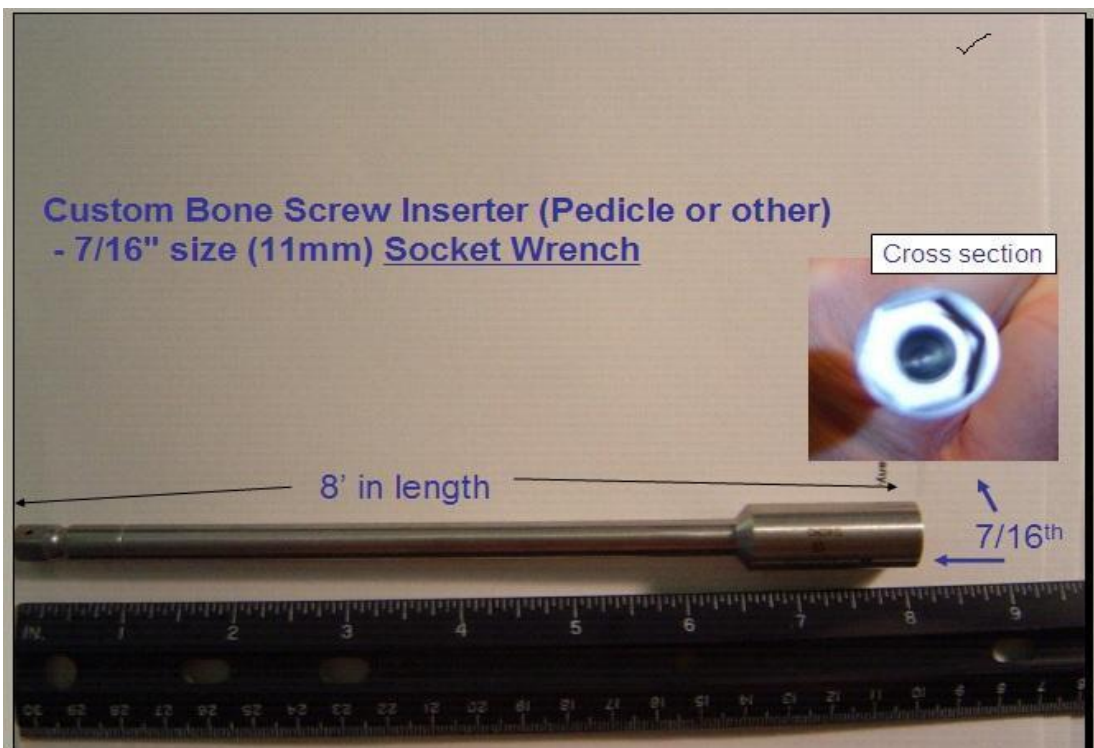

**NEW SURGICAL INSTRUMENTS**

NEW Beere and Ray-Med Surgical Instruments

<b>INVENTORY</b>	<b>Mekanika</b>	<b>Vendor</b>			
<b>Item</b>	<b>Part Number</b>	<b>Part Number</b>	<b>Vendor Name</b>	<b>Quantity On Hand</b>	<b>Sale Price</b>
Bone Sounder (short-10.0") - Straight	BP3001-01	BP3001-01	Ray-Med	<b>40</b>	\$45
Bone Sounder (long-10.5") – Straight	BP3002-01	BP3002-01	Ray-Med	<b>100</b>	\$50
Bone Awl	BA4100-01	BP301001	Beere	<b>40</b>	\$85
Custom Screw Inserter (for pedicle or other) 7/16" (approx. 11mm)	DS4500-01	P-038350	Beere	<b>40</b>	\$69

Bone Sounder – Short 10" and Long 10.5" - Straight

Close up of tips for Bone Sounders – Short 10" and Long 10.5" - Straight

BONE AWL – Starter

Close up of tip for the BONE AWL – Starter

Custom Screw Inserter (for pedicle screw or other) 7/16" (approx. 11mm)